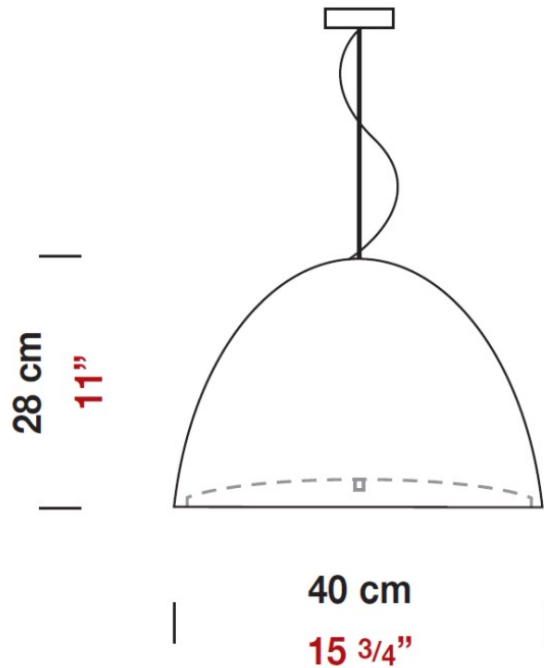

PROJECT	
TYPE	
NOTES	
QUANTITY	
DATE	

WILLY 40 SUSPENSION

D81057-BLK

GENERAL

Series: Willy
Subseries: Willy 40
Brand: Panzeri
Division: Design
Mounting Type: Suspension
Mounting Location: Ceiling
Subcategory: Pendant

PHYSICAL

Shape: Dome
Diameter (mm): 400
Diameter (in): 15 3/4
Height (mm): 280
Height (in): 11
Max. Overall Height (mm): 2280
Max. Overall Height (in): 89 3/4
Light Distribution: Direct
Weight (kg): 4.09
Weight (lbs): 9.02
Diffuser: Black Blown Glass Dome and Frosted White Glass Bottom
Fixture Finish: BLK
Holder Finish: Metallized Gray
Fixture Material: Blown Glass Lampshade
Cable Details: 2000mm (78 3/4") Long Steel Suspension Cables /
2200mm (86 5/8") Long Power Cable In Transparent PVC

ELECTRICAL

Number of Lamps: 1
Lamp Type: LED Retrofit
Lamp Shape: A19
Bulb Included: Bulb Not Included
Total Output Wattage (W): 15
Max. Wattage Per Lamp (W): 15
Lamp Base: E26
Driver Included: No
Input Voltage (V): 120

LED

OPTICAL

RATINGS AND CERTIFICATIONS

Certified By: CSA Certified to UL and CSA Standards
IP rating: IP20