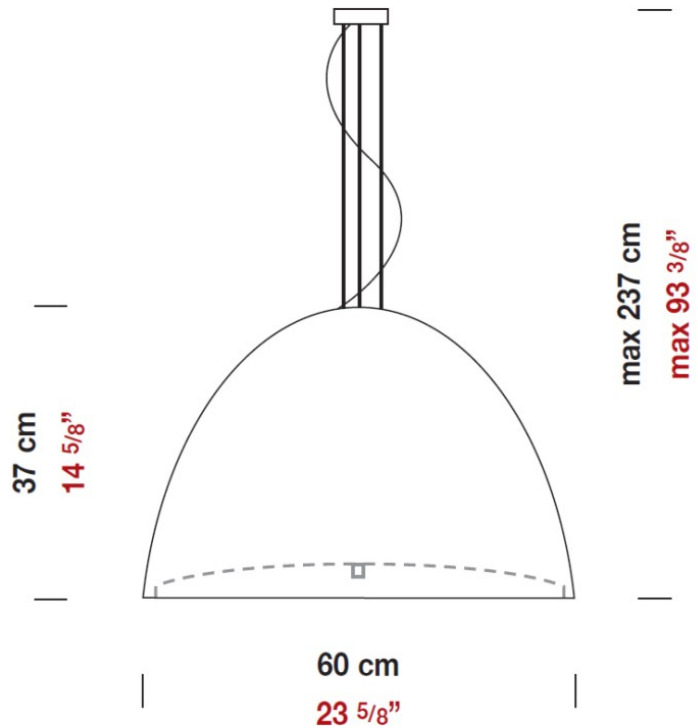

WILLY 60 SUSPENSION

D81014-BLK

GENERAL

Series: Willy
Subseries: Willy 60
Brand: Panzeri
Division: Design
Mounting Type: Suspension
Mounting Location: Ceiling
Subcategory: Pendant

PHYSICAL

Shape: Dome
Diameter (mm): 600
Diameter (in): 23 5/8
Height (mm): 370
Height (in): 14 5/16
Max. Overall Height (mm): 2370
Max. Overall Height (in): 93 5/16
Light Distribution: Direct / Indirect
Weight (kg): 10.22
Weight (lbs): 22.53
Diffuser: Black Blown Glass Dome and Frosted White Glass Bottom Diffuser
Fixture Material: Glass / Aluminum
Cable Details: 2000mm (78 3/4") Long Steel Suspension Cables / 2200mm (86 5/8") Long Power Cable In Transparent PVC

ELECTRICAL

Number of Lamps: 3
Lamp Type: LED Retrofit
Bulb Included: Bulb Not Included
Total Output Wattage (W): 45
Max. Wattage Per Lamp (W): 15
Lamp Base: E26
Input Voltage (V): 120

LED

OPTICAL

RATINGS AND CERTIFICATIONS

Certified By: CSA Certified to UL and CSA Standards
IP rating: IP20