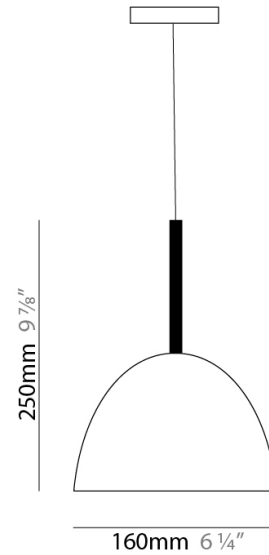

WILLY SUSPENSION

D81060

GENERAL

Series: Willy

Brand: Panzeri

Division: Design

Mounting Type: Suspension

Mounting Location: Ceiling

Subcategory: Pendant

PHYSICAL

Shape: Bell

Diameter (mm): 160

Diameter (in): 6 ¼

Height (mm): 250

Height (in): 9 ⅞

Max. Overall Height (mm): 2250

Max. Overall Height (in): 88 ⅞

Light Distribution: Direct

Weight (kg): 1.23

Weight (lbs): 2.7

Diffuser: Black Blown Glass

Fixture Finish: Metallic Gray

Fixture Material: Metal

ELECTRICAL

Number of Lamps: 1

Lamp Type: LED Retrofit

Lamp Shape: T4

Bulb Included: Bulb Not Included

Total Output Wattage (W): 3

Max. Wattage Per Lamp (W): 3

Lamp Base: G9

Input Voltage (V): 120

LED

OPTICAL

RATINGS AND CERTIFICATIONS

Certified By: CSA Certified to UL and CSA Standards

IP rating: IP20