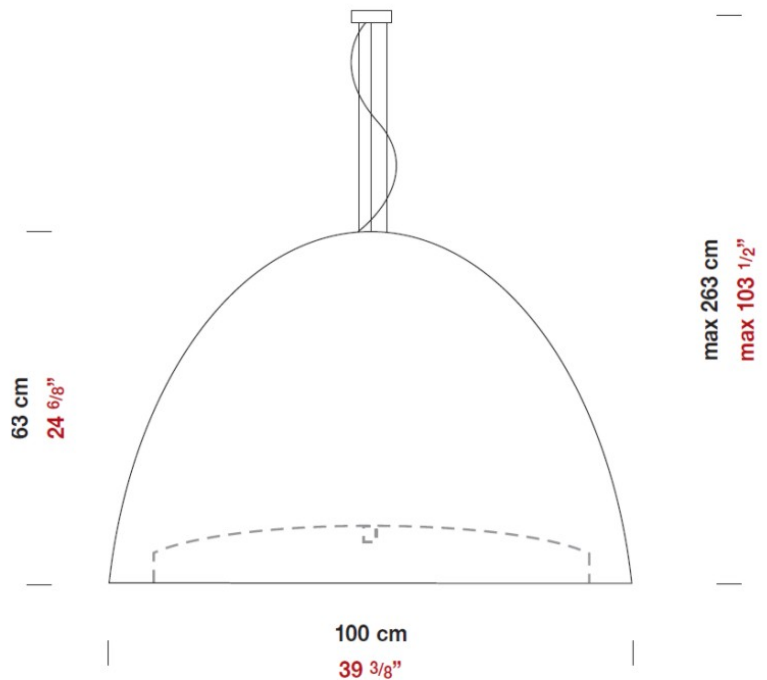

PROJECT	_____
TYPE	_____
NOTES	_____
QUANTITY	_____
DATE	_____

WILLY SUSPENSION

D81564-BLK

GENERAL

Series: Willy
Brand: Panzeri
Division: Design
Mounting Type: Suspension
Mounting Location: Ceiling

PHYSICAL

Diameter (mm): 1000
Diameter (in): 39 ³/₈
Height (mm): 630
Height (in): 24 ¹³/₁₆
Max. Overall Height (mm): 2630
Max. Overall Height (in): 103 ⁷/₁₆
Light Distribution: Direct
Weight (kg): 15.2
Weight (lbs): 33.5
Diffuser: Black Polyethylene Dome and White Frosted Opal Glass Bottom Diffuser
Fixture Material: Polyethylene Lampshade
Cable Details: Transparent

ELECTRICAL

Input Wattage Range: 30 - 49 W
Lamp Type: LED
Input Wattage (W): 40
Total Output Wattage (W): 40
Driver Included: Yes
Driver Type: Integral LED Driver in Canopy
Constant Current (MA): 1050

LED

Color Temperature (°K): 3000
Max. Delivered Lumen (lm): 3859
CRI: >80 CRI
Efficiency (%): 78.12

OPTICAL

RATINGS AND CERTIFICATIONS

Certified By: CSA Certified to UL and CSA Standards